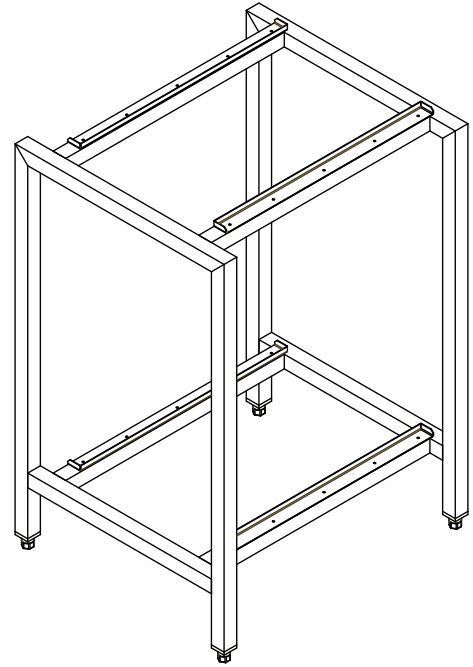

Stand for use with BLCT-6-10E
Double CombiSlim Oven

BLCT-6-10E STAND

CONSTRUCTION

- Stainless steel tubing construction
- Adjustable Feet (1" of adjustment) *not available on casters*
- Venting kit is included

DIMENSIONS ARE IN INCHES [MM]