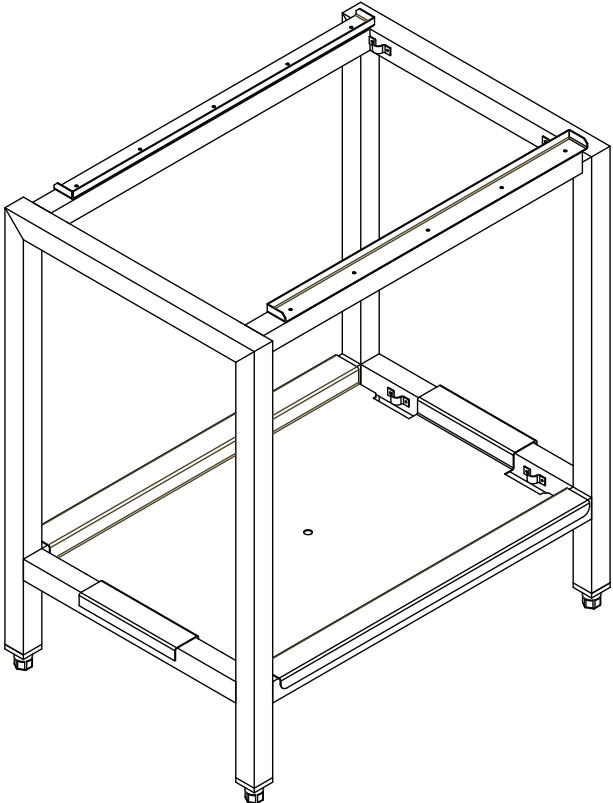

Stand with Shelf for use with  
BLCT-6E & BLCT-10E Ovens

# Stand w/Shelf

## CONSTRUCTION

- Stainless steel tubing construction
- Adjustable Feet (1" of adjustment)  
*not available on casters*

DIMENSIONS ARE IN INCHES [MM]