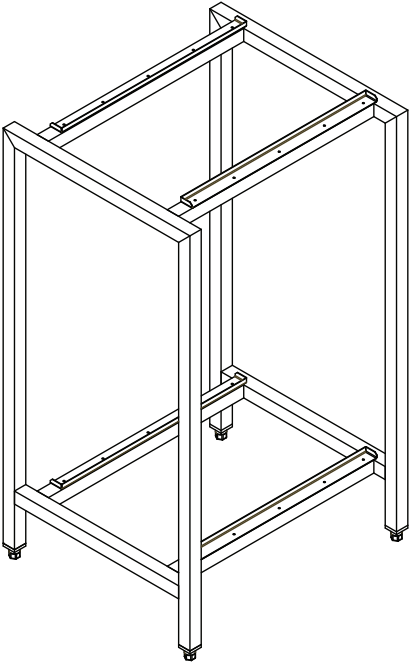

Stand for use with BLCT-6-6E
Double CombiSlim Oven

BLCT-6-6E STAND

CONSTRUCTION

- Stainless steel tubing construction
- Adjustable Feet (1" of adjustment) *not available on casters*
- Venting kit is included

DIMENSIONS ARE IN INCHES [MM]